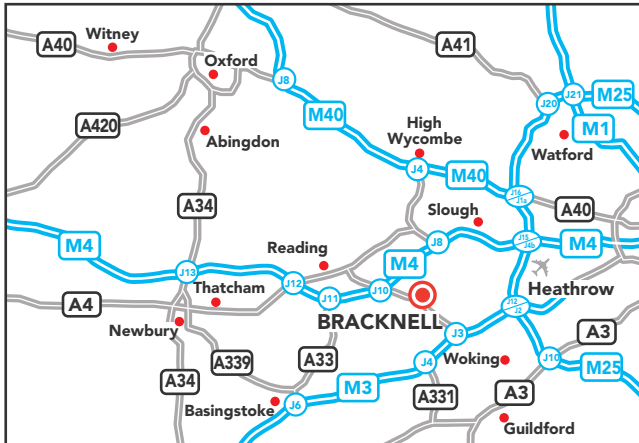

Software AG UK Ltd
 Part 3rd Floor
 Capitol Building, Oldbury
 Bracknell RG12 8FZ
 Tel: 01344 403800

From the M4 🚗

- Leave the M4 at junction 10 and join the A329(M) towards Bracknell.
- Follow the A329(M) to its conclusion.
- Continue onto the A329, at the Jennett's Park Roundabout keep to the left hand lane to continue on the A329.
- At the next roundabout take the second exit into the Southern Industrial Area.
- At the mini roundabout take the first exit onto Doncastle Road.
- At the next mini roundabout take the first exit.
- Turn left and the entrance to the building is on the right.

From the M3 🚗

- Leave the M3 at junction 3 and join the A322 towards Bracknell.
- At the junction with the A322/A332 take the left slip lane and continue towards Bracknell.
- At Coral Reef roundabout take the second exit towards Bracknell and M4.
- At next roundabout continue straight on through double traffic lights and past Hilton Hotel on left.
- At the roundabout continue ahead towards M4 and Reading (Sports Centre on left).
- Take the second exit at the next roundabout, and at the Twin Bridges roundabout take the second exit towards the M4.
- At the next roundabout take the first exit into Southern Industrial Area.
- At the mini roundabout take the first exit onto Doncastle Road.
- At the next mini roundabout take the first exit.
- Turn left and the entrance to the building is on the right.

Parking P

- There are 24 visitors spaces to the front of the building.

By Train 🚆

- The nearest station is Bracknell.
- We are a short taxi ride from the station.
- For further information on train times and fares, please call the National Railway Enquiry Line 03457 48 49 50, or visit www.nationalrail.co.uk