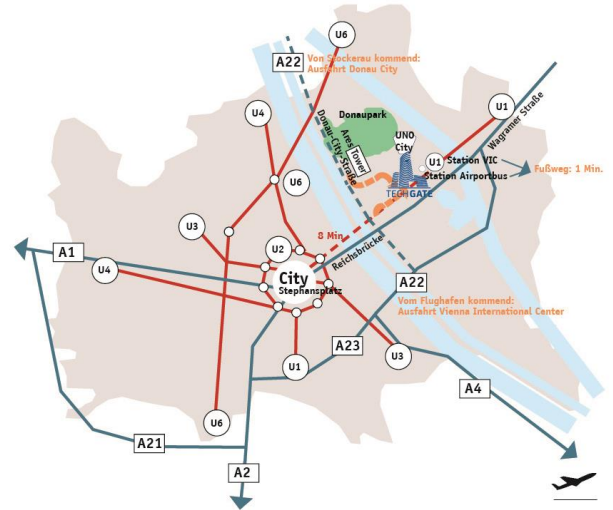

ADDRESS

TECH GATE VIENNA

Wissenschafts- und Technologiepark GmbH
Donau-City-Straße 1
1220 Vienna, Austria

Parking Garage

Tech Gate Vienna has a parking garage at its disposal.

Rates include 20% VAT

Short term parking: € 2,40 per hour (or part of an hour)

Daily rate: max. € 22,00

UNDERGROUND (U-BAHN)

U1-Station Kaisermühlen - Vienna International Centre, Schüttaustraße exit. You will reach us in less than two minutes via the footway.

The subway line U1 connects Tech Gate Vienna with Vienna's historic city centre. It is only 8 minutes to Vienna city centre (U1 station Stephansplatz), ten minutes to the City Airport Train connection (CAT) to Vienna-Schwechat Airport (U3 station Landstraße).

BUS

The following buses have stations in close proximity to Tech Gate Vienna (at the U1 station **Kaisermühlen-Vienna International Centre**):

20B, 90A, 91A, 92A, Airport Bus

RAIL

From the Hauptbahnhof take U-Bahn Line U1 in the Leopoldau direction. Alight at **Kaisermühlen - Vienna International Centre Station**. Take the Schüttaustraße exit.

At the Westbahnhof take U-Bahn Line U3 towards Simmering. At Stephansplatz change to Line U1 in the Leopoldau direction. Alight at **Kaisermühlen - Vienna International Centre Station**. Take the Schüttaustraße exit.