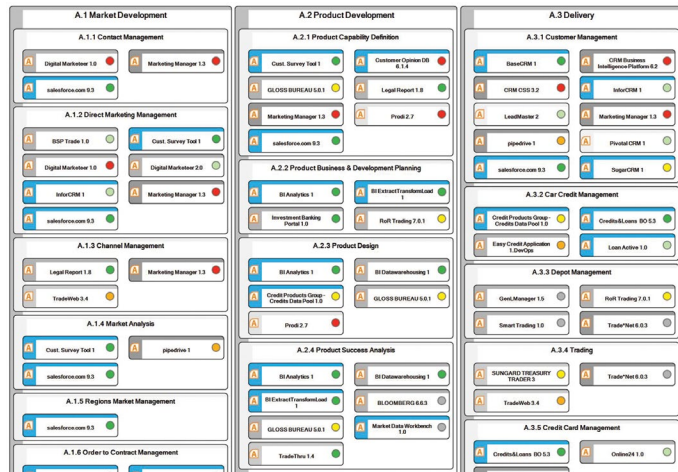

Transparency

- What is our application portfolio?
- Which process areas require most IT support?
- What are our architectural dependencies?
- Where do we have functional redundancies?
- What is our technical debt?
- Who are our vendors?
- What is our Business-IT alignment?

Rationalization

- What are our cost drivers?
- What are our investment/retirement candidates?
- What is the status of our rationalization plan?

Roadmapping

- What is our landscape?
- What is our target architecture?
- What is our roadmap?

Risk

- Where do we use sensitive data?
- What is our security score?
- What is the business impact on IT failure?

Preconfigured dashboards show you where to focus your cloud migration efforts

The cloud migration strategy board gives you a real-time view of the required actions within your cloud portfolio